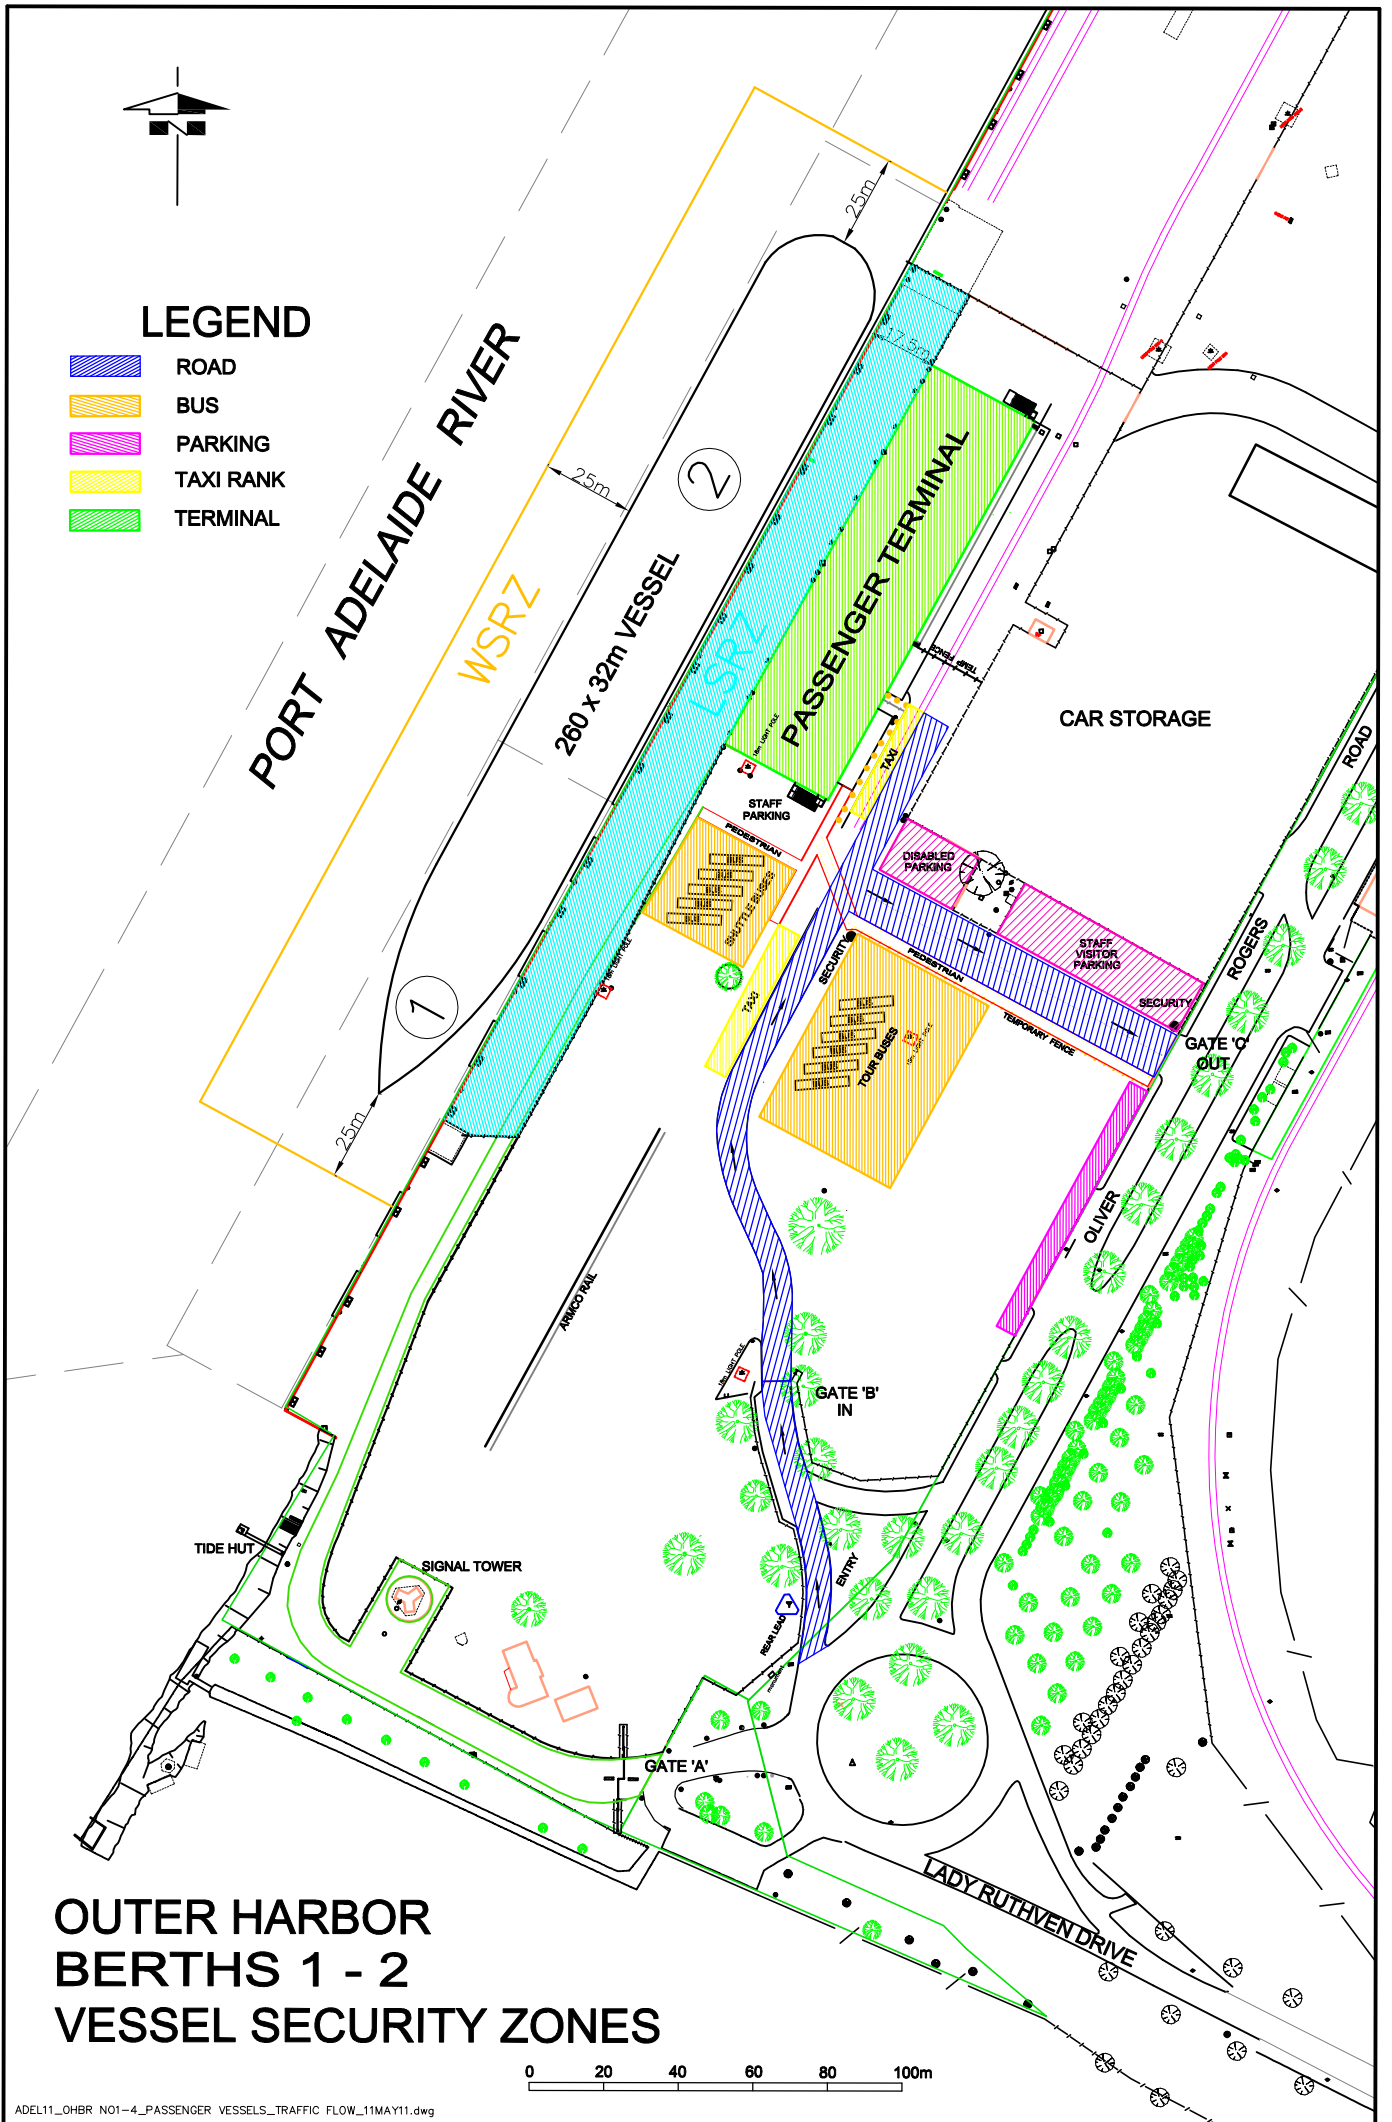

### LEGEND

-  ROAD
-  BUS
-  PARKING
-  TAXI RANK
-  TERMINAL

# OUTER HARBOR BERTHS 1 - 2 VESSEL SECURITY ZONES

0 20 40 60 80 100m